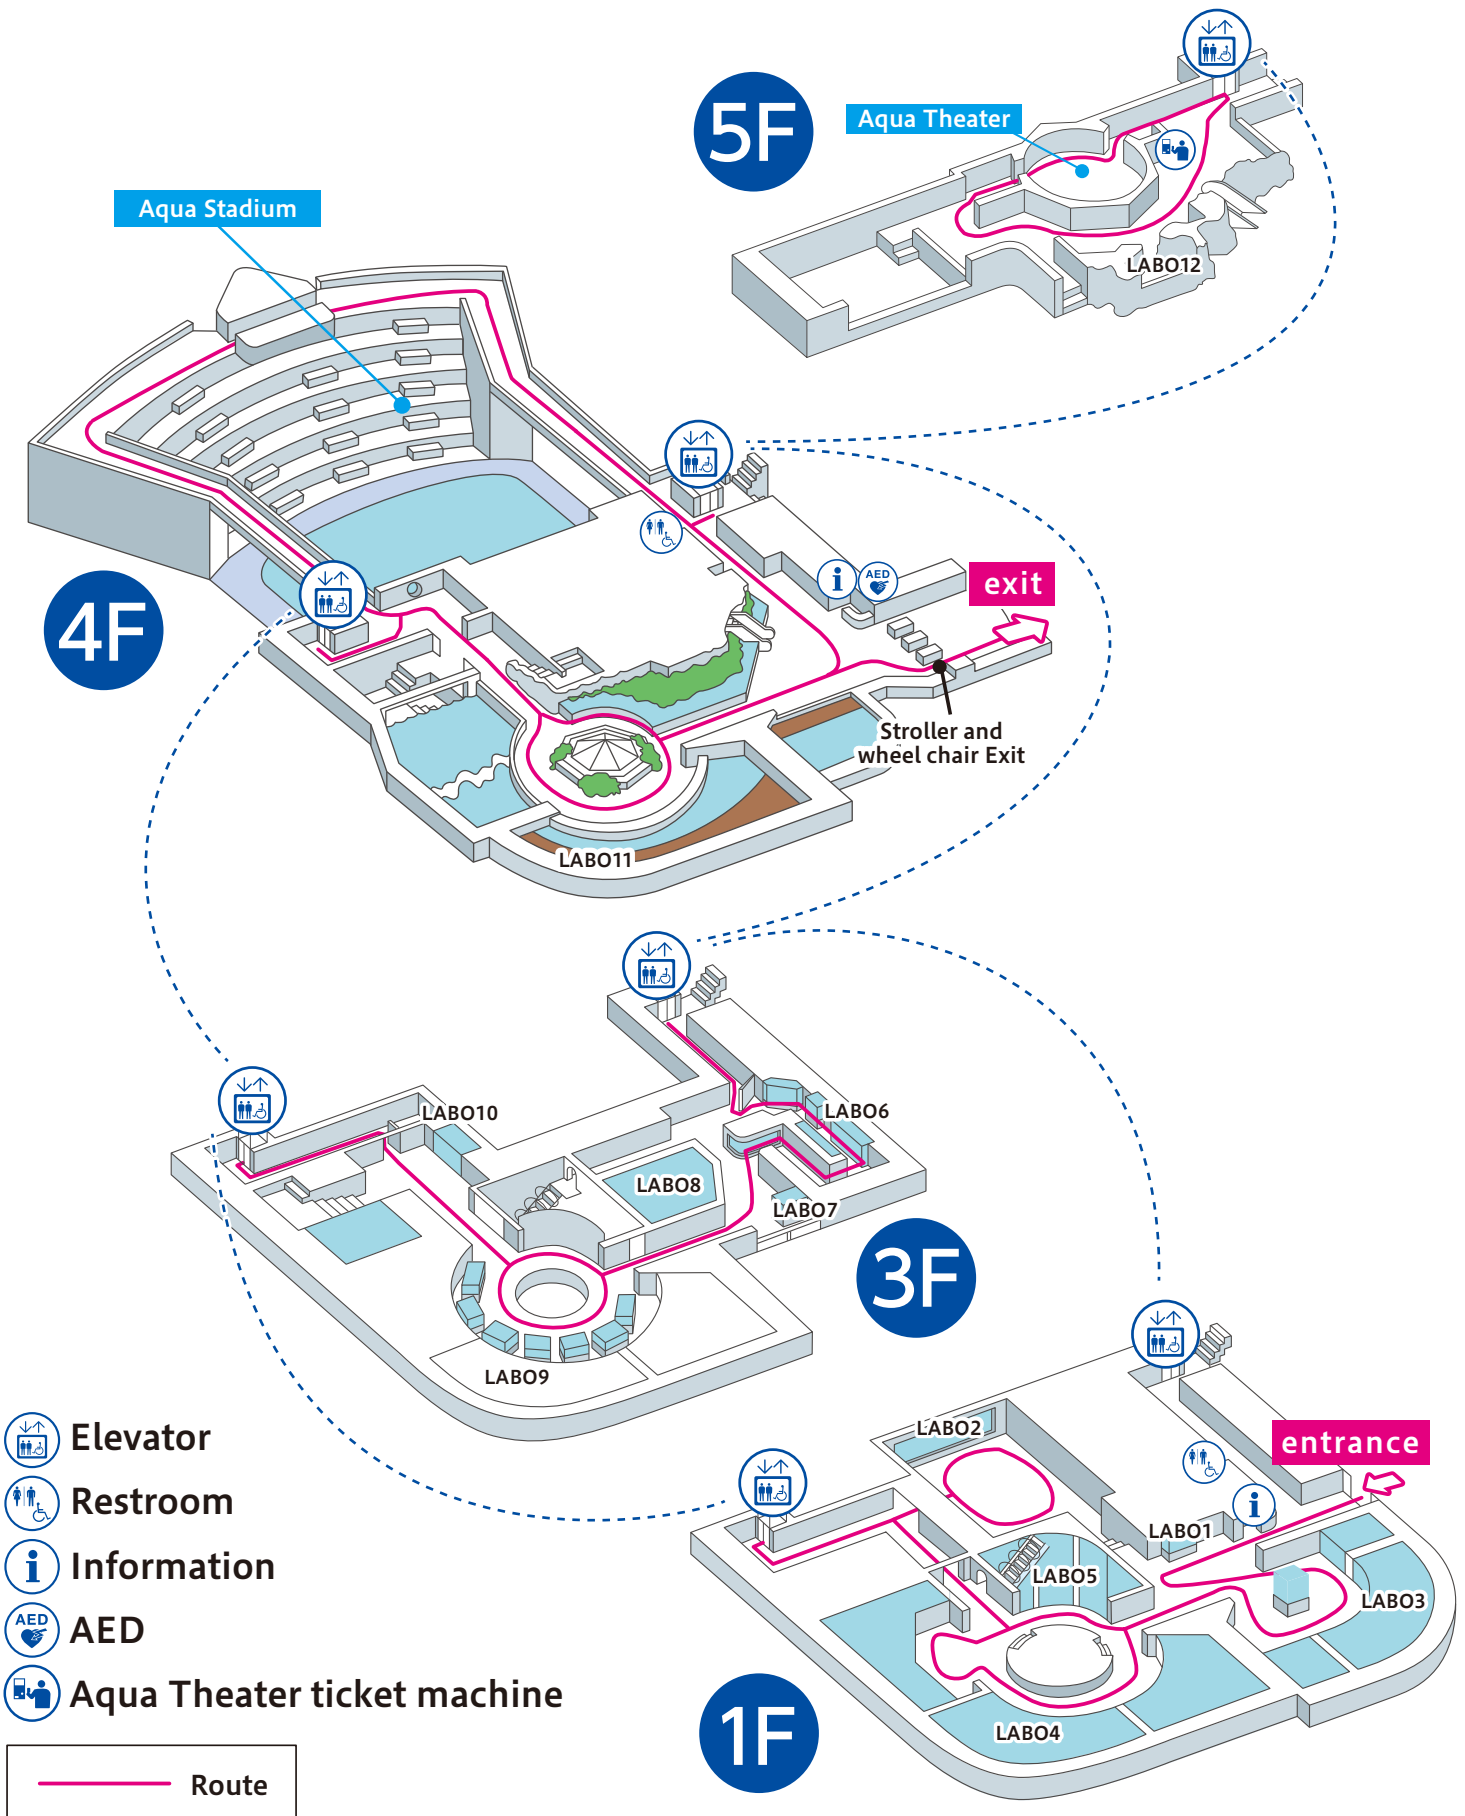

# Aqua Museum Route Guidance

※“Marine Mammal’s Show” can be entered from the 4F.

※”Aqua Theater” can be entered from the 5F. (Extra charges apply.)

※Guests who wish to “re-enter” the Aquarium, please have re-entry stamp at the 4F exit. (Re-entry is from the 1F entrance.)